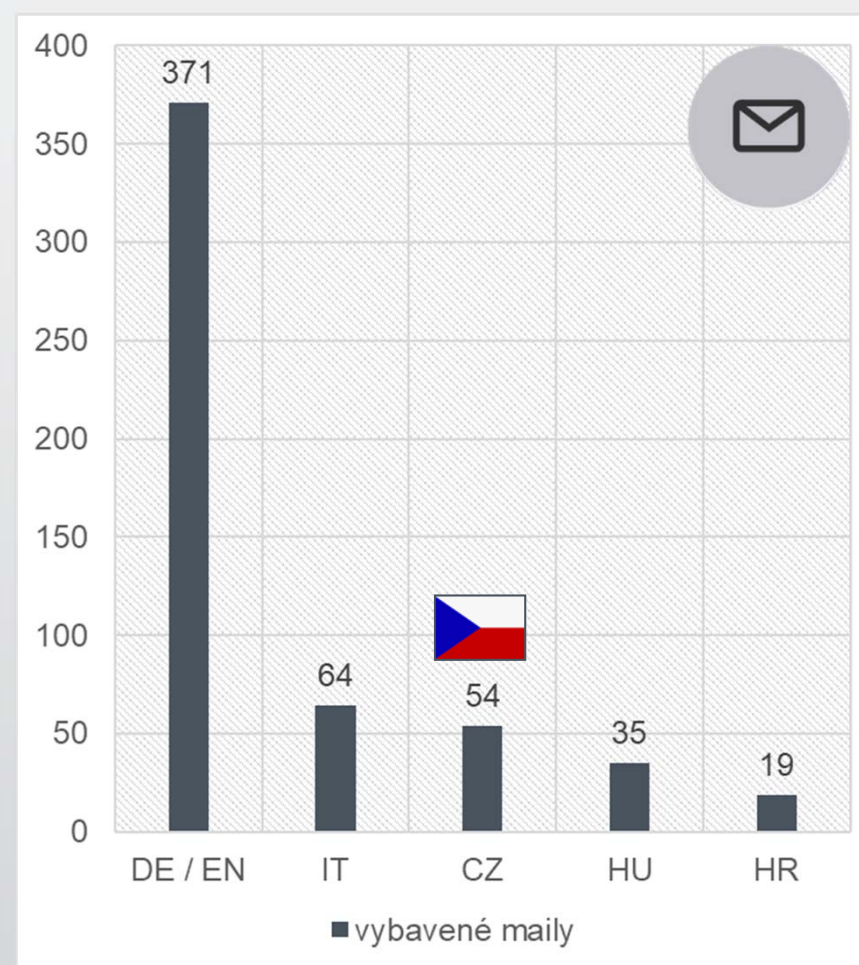

ASFINAG SERVICE CENTER

Priemerný týždenný report za rok 2017