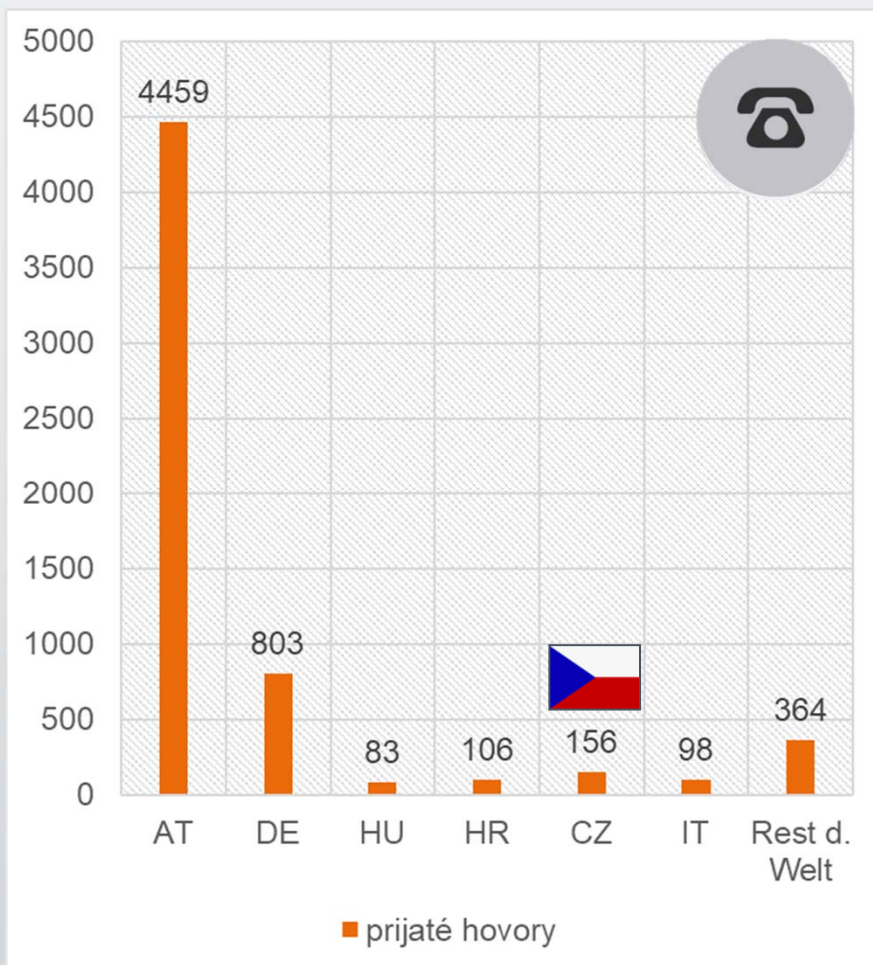

ASFINAG SERVICE CENTER

Priemerný týždenný report za rok 2017